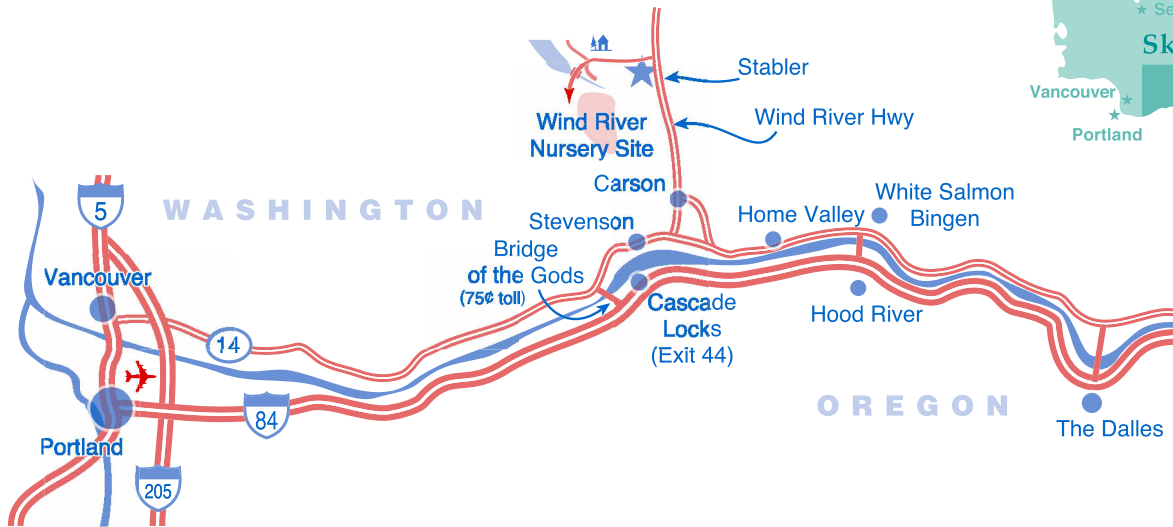

Driving Directions to the Washington State SAR Conference

Skamania County, Washington

From State Hwy 14, follow the Wind River Hwy (Hwy 30) north, through Carson (1.1 miles), to Stabler (8.9 miles), turn left on Helmlock Rd. Go past the Wind River Work Center & Visitor Info (1.4 miles), keep to the left and cross Trout Creek. Martha Field will be straight ahead on your left (.2 miles)